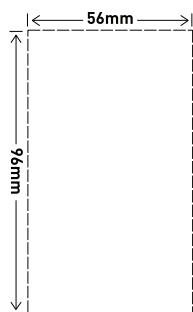

Cut-out dimensions:

Legrand - Australia
1300 369 777
www.legrand.com.au
ABN 31 000 102 661

Legrand - New Zealand
0800 476 009
www.legrand.co.nz

Refer to your group buying office, Legrand Sales Representative or Legrand Sales Office for pricing.

* Specifications may change without notice